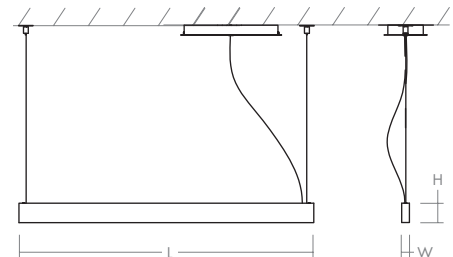

ZEPP Pendant
32-632-xx

oxygen

FIXTURE TYPE _____ LOCATION _____
PROJECT _____ DATE _____

-20 Polished Nickel

-24 Satin Nickel

-15 Black

- LIGHT SOURCE** 2 x 16W LED, 3000K, CRI 90
- LUMINAIRE POWER** 38.3W at 120V
- RATED LIFE** 60000 hr RL
- OPTIONAL COLOR TEMPERATURES** 2700K, 3500K, 4000K
- LUMEN OUTPUT** Delivered: 635 lm (LM-79)
- INPUT VOLTAGE** 120V & 277V AC, 50/60Hz
- DRIVER OUTPUT*** 42W max power @1000mA
- DIMMING** TRIAC and ELV dimming at 120V AC; 0-10V dimming, 100% to 1% current output
- CONSTRUCTION** Plated Steel and Acrylic
- DIFFUSER** - Matte White Acrylic
- FINISHES** Black (-15), Polished Nickel (-20), Satin Nickel (-24)
- MOUNTING** 4" Octagonal J-Box, 4" Square J-Box with a single device mud ring
- STANDARDS** UL Dry/Damp listed, Conforms to UL STD 1598, Certified CAN/CSA STD C22.2 No 250.0.

* 600-1200mA programmable driver, 50.4W max power @1200mA

DIMENSIONS

Canopy: 13.00" L, 5.50" W, 1.375" H
Fixture: 38.00" L, 1.00" W, 2.50" H
Suspension Length: Up to 60"

Order example for standard fixture: